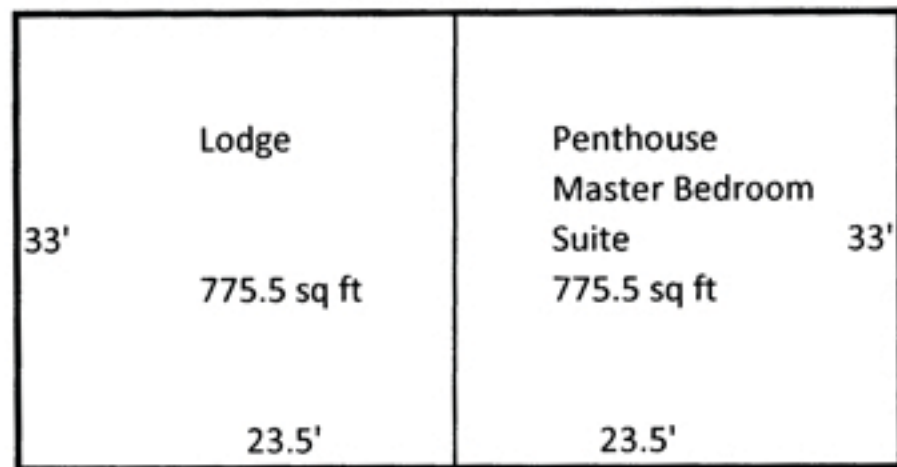

4014 HPR

Approximate square footage based on inside dimensions

Total sq ft = 4983